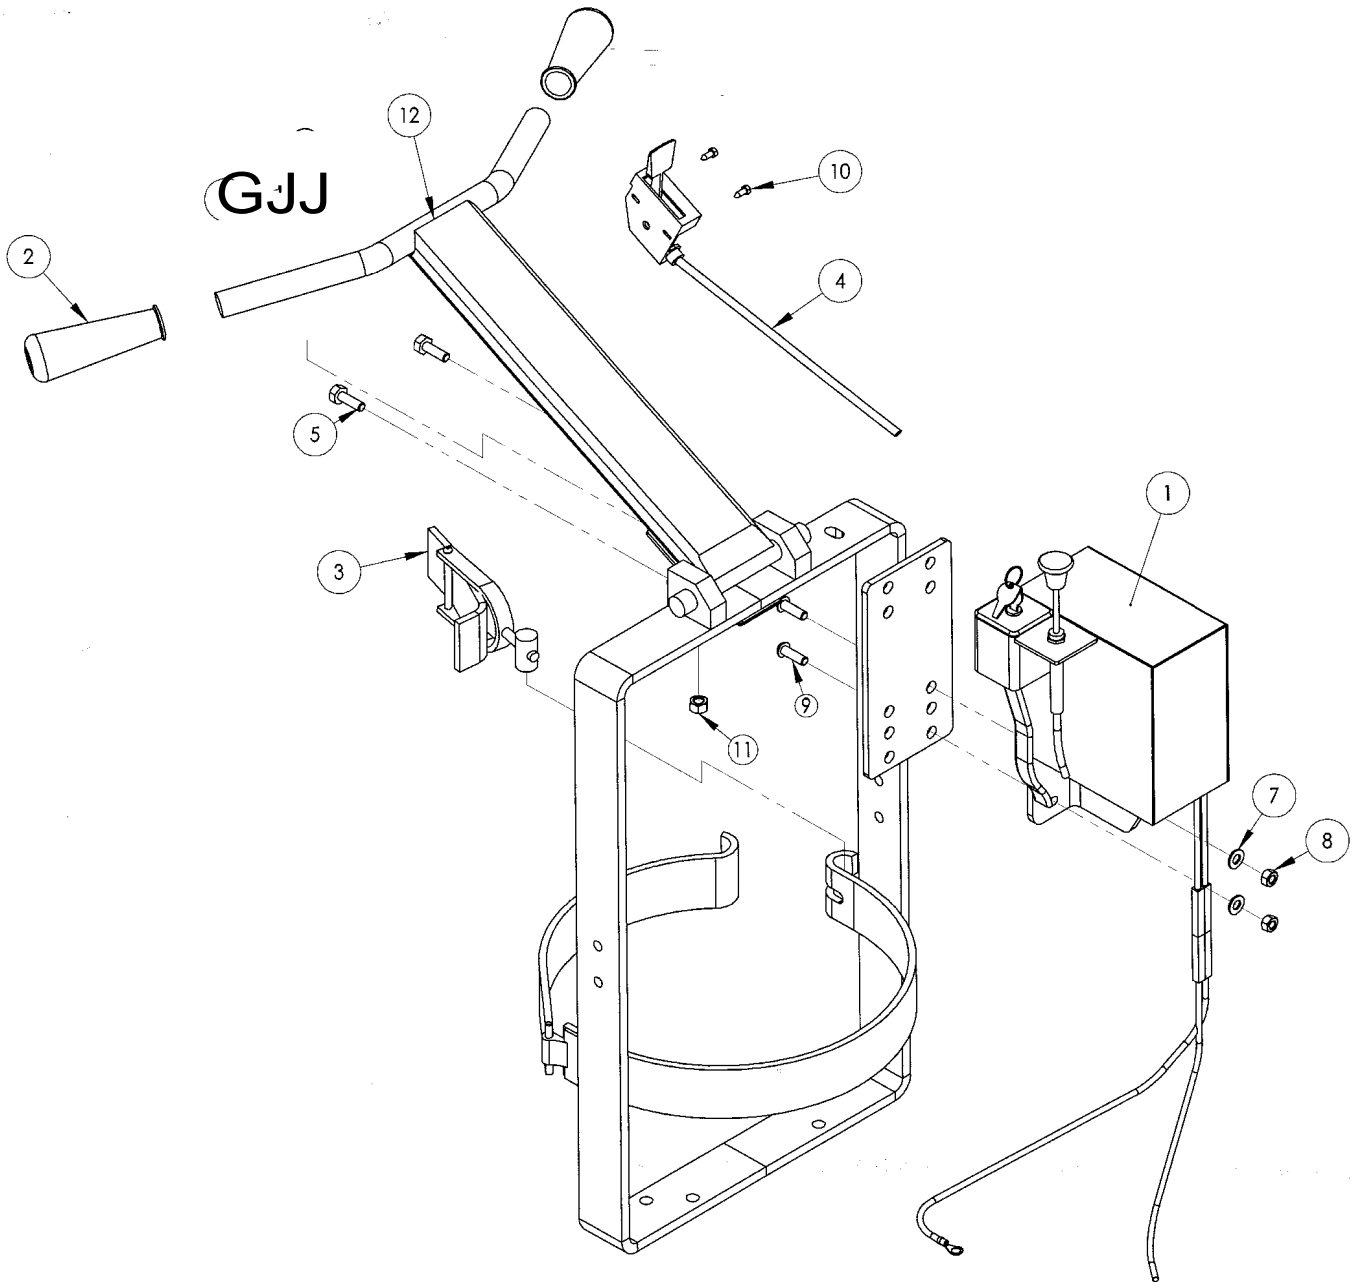

27" Talon with 17hp Kawasaki Engine

Handle Assembly Drawing

REVA

By: Eagle Solutions
PO Box 350
Adairsville, GA 30103
770.773.3875

Machine Part Number: 680191

27" Talon with 17 hp Kawasaki Engine

27" Talon 17 hp Kawasaki Parts Catalog

Handle Assembly Parts List

REF	Part No.	Description	Qty
1	-----	Battery Box Assembly	1
2	1010	Handle Grip	2
3	1003	Toggle	1
4	680599	Throttle Cable	1
5	850030	3/8-16 x 1 Hex Cap Screw GR 8 Zinc/YE	2
6	850000	3/8-16 x 2 1/2" Carriage Bolt	1
7	850142	5/16 SAE Flat Washer Zinc	2
8	850110	5/16-18 Nylon Insert UN Zinc	2
9	680054	5/16-18 x 1 Button S&C Cap Screw	2
10	850173	#8 x 1/2 Hex Washer Head Tek	2
11	850112	3/8-16 Nylock Nut	1
12	1002	Handle	1

REV.A

By: Eagle Solutions
PO Box 350
Adairsville, GA 30103
770.773.3875

19~