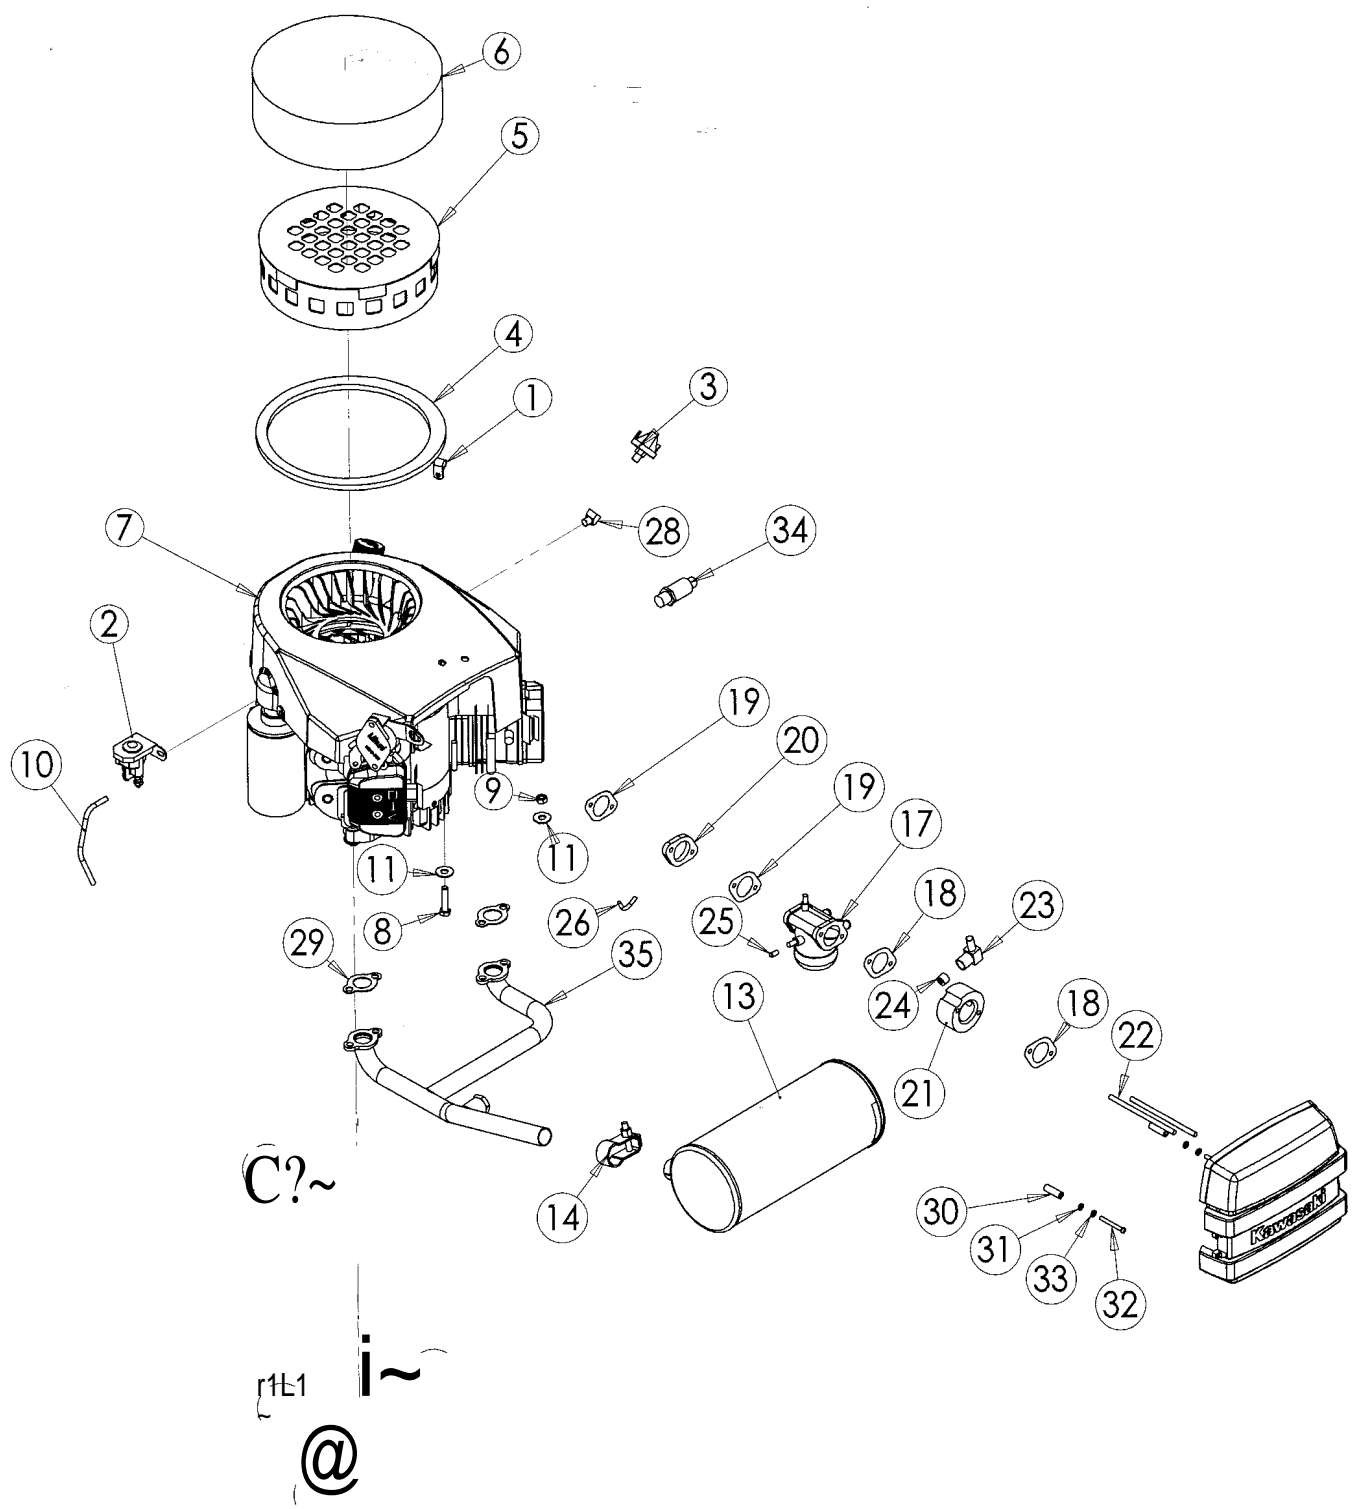

27" Talon with 117 hp Kawasaki Engine

Engine Assembly Drawing

REV.A

By: Eagle Solutions
PO Box 350
Adairsville, GA 30403
770.773.3875

Machine Part Number 68919P1

27" Talon with 17 hp Kawasaki Engine

27" Talon 17 hp Kawasaki Parts Catalog

Engine Assembly Parts List

REF	Part No.	Description	Qty
1	680855	3/8" Loom Clamp	1
2	680226	Solenoid, Starter	1
3	680222	Sensor, Oil Pressure	1
4	680272	Filter Support Gasket	1
5	680225	Recoil Filter Support	1
6	680224	Recoil Filter - KawAsriki	1
7	680377	Kawasaki Engine Co'verted 17 hp	1
8	850022	5/16-18 x 1-1/2 Hex Cap Screw GR 5 Zirc	1
9	850110	5/16-18 Nylon Insert UN Zinc	1
10	680298	Starter to Solenoid Wire	1
11	850150	5/16 USS Flat Washer Zinc	9
12	850006	7/16-20 x 1 GR 5 NF Zinc	1
13	680221	Muffler Buffer Kawasaki 17	1
14	W90727008	Band Clamp	1
15	9075	Key Stock: 1/4" x 1/14" x 1-1/4"	1
16	850138	7/16 SAE Flat Washer	1
17	W999966051	Carburetor Assembly	1
18	W110617018	Gasket Air Filter	2
19	W110617004	Gasket Air Filter	2
20	W160737007	Insulator	1
21	680236	Fuel Load Block	1
22	680229	Stud M-6 x 130	2
23	680558	3/8 NPT x 5/16 Hose Barbed 90° Tapped to 1/8 NPT	1
24	680233	Brass Plug 1/8	1
25	680235	Rubber Cap 1/4	1
26	1126	Vacuum Tube	1
27	1300	Pulley, 3.5 x 1	1
28	680088	Elbow, Oil Sending Unit	1
29	W-11060-7021	Gasket, Exhaust	2
30	680227	Spacer 1-1/8 Kawasaki	2
31	680231	Flat Washer #8 SAE	2
32	680230	Screw 10-32 x 1-3/4	2
33	680232	Lock Washer # 10 Kawasaki	2
34	N504-0186	Valve, Oil Drain	1
35	680654	Manifold, Kawasaki	1

REVA

By: Eagle Solution
PO Box 350
Adairsville, GA 30103
770.773.3815

By: Eagle Solution
PO Box 350
Adairsville, GA 30103
770.773.3815