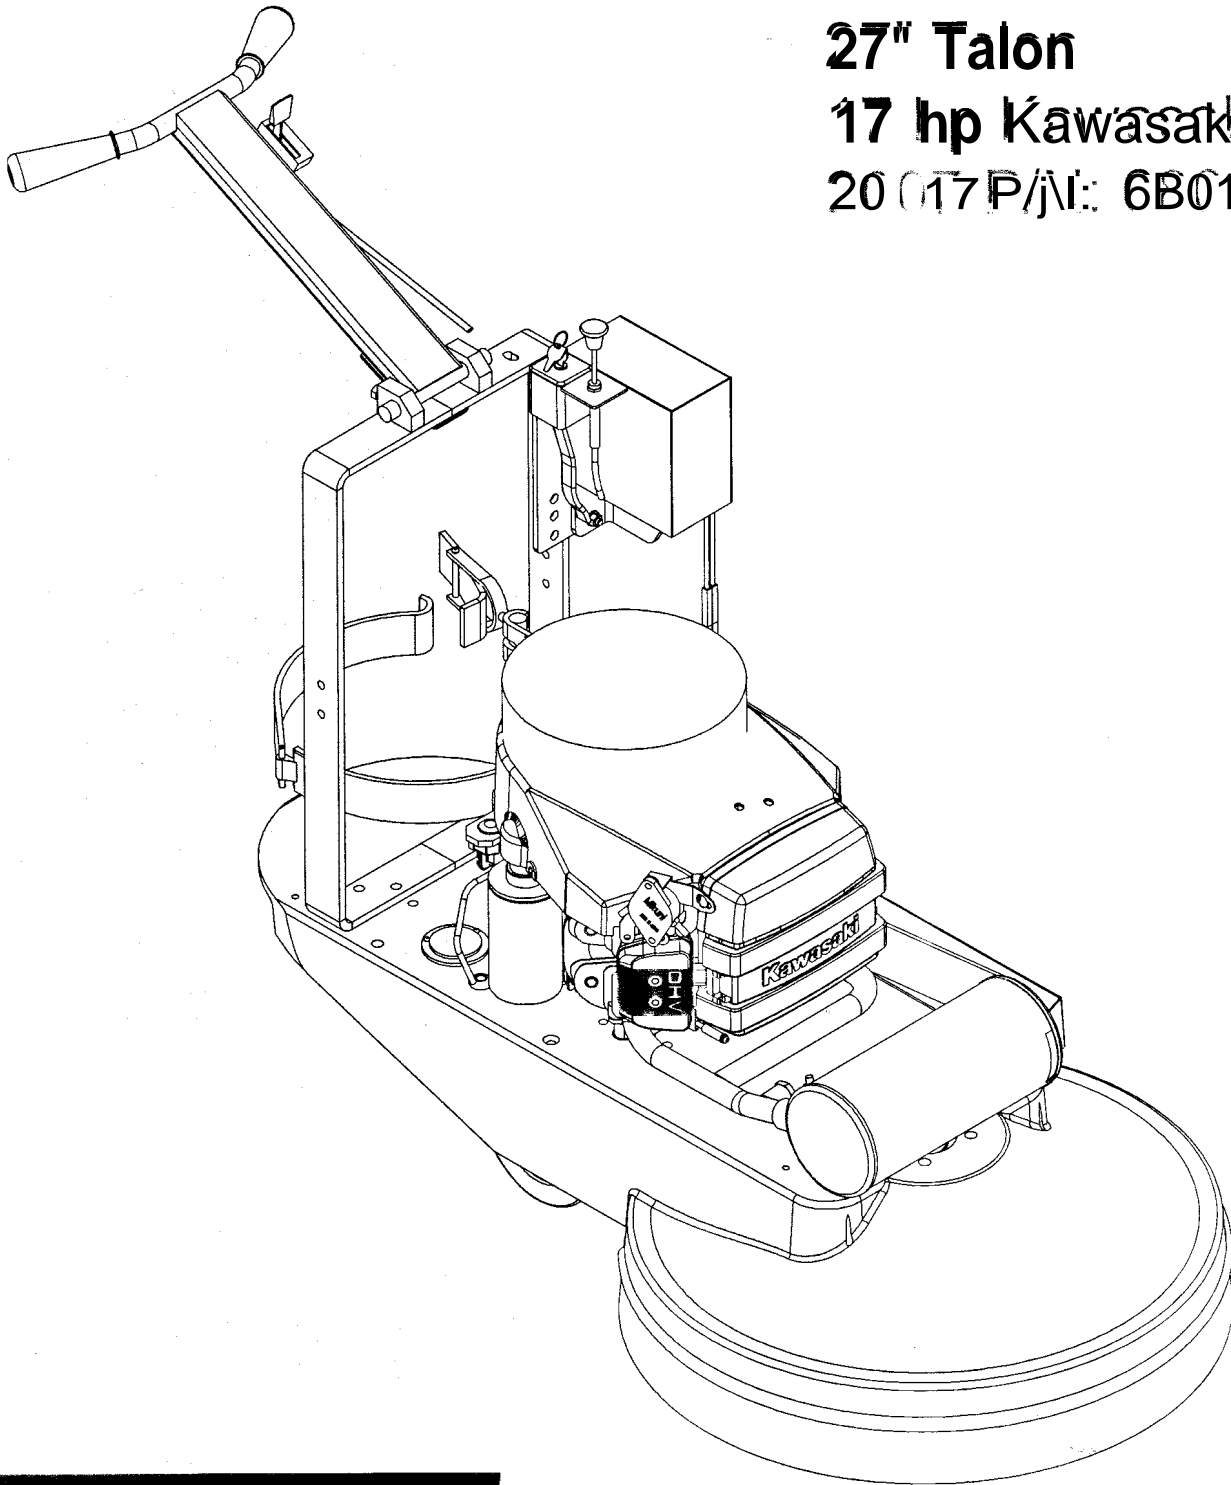

# 27" Talon with 17 hp Kawasaki Engine

## Parts Catalog

27" Talon

17 hp Kawasaki

20017P/jM: 6B01191

27" Talon 17 hp Kawasaki Parts Catalog

r=;s>~  
- - - -

By: Eagle Solutions  
PO Box 350  
Adairsville, GA 30103  
7707733875

# 27" Talon with 17 hp Kawasaki Engine

27" Talon 17 hp Kawasaki Parts Catalog