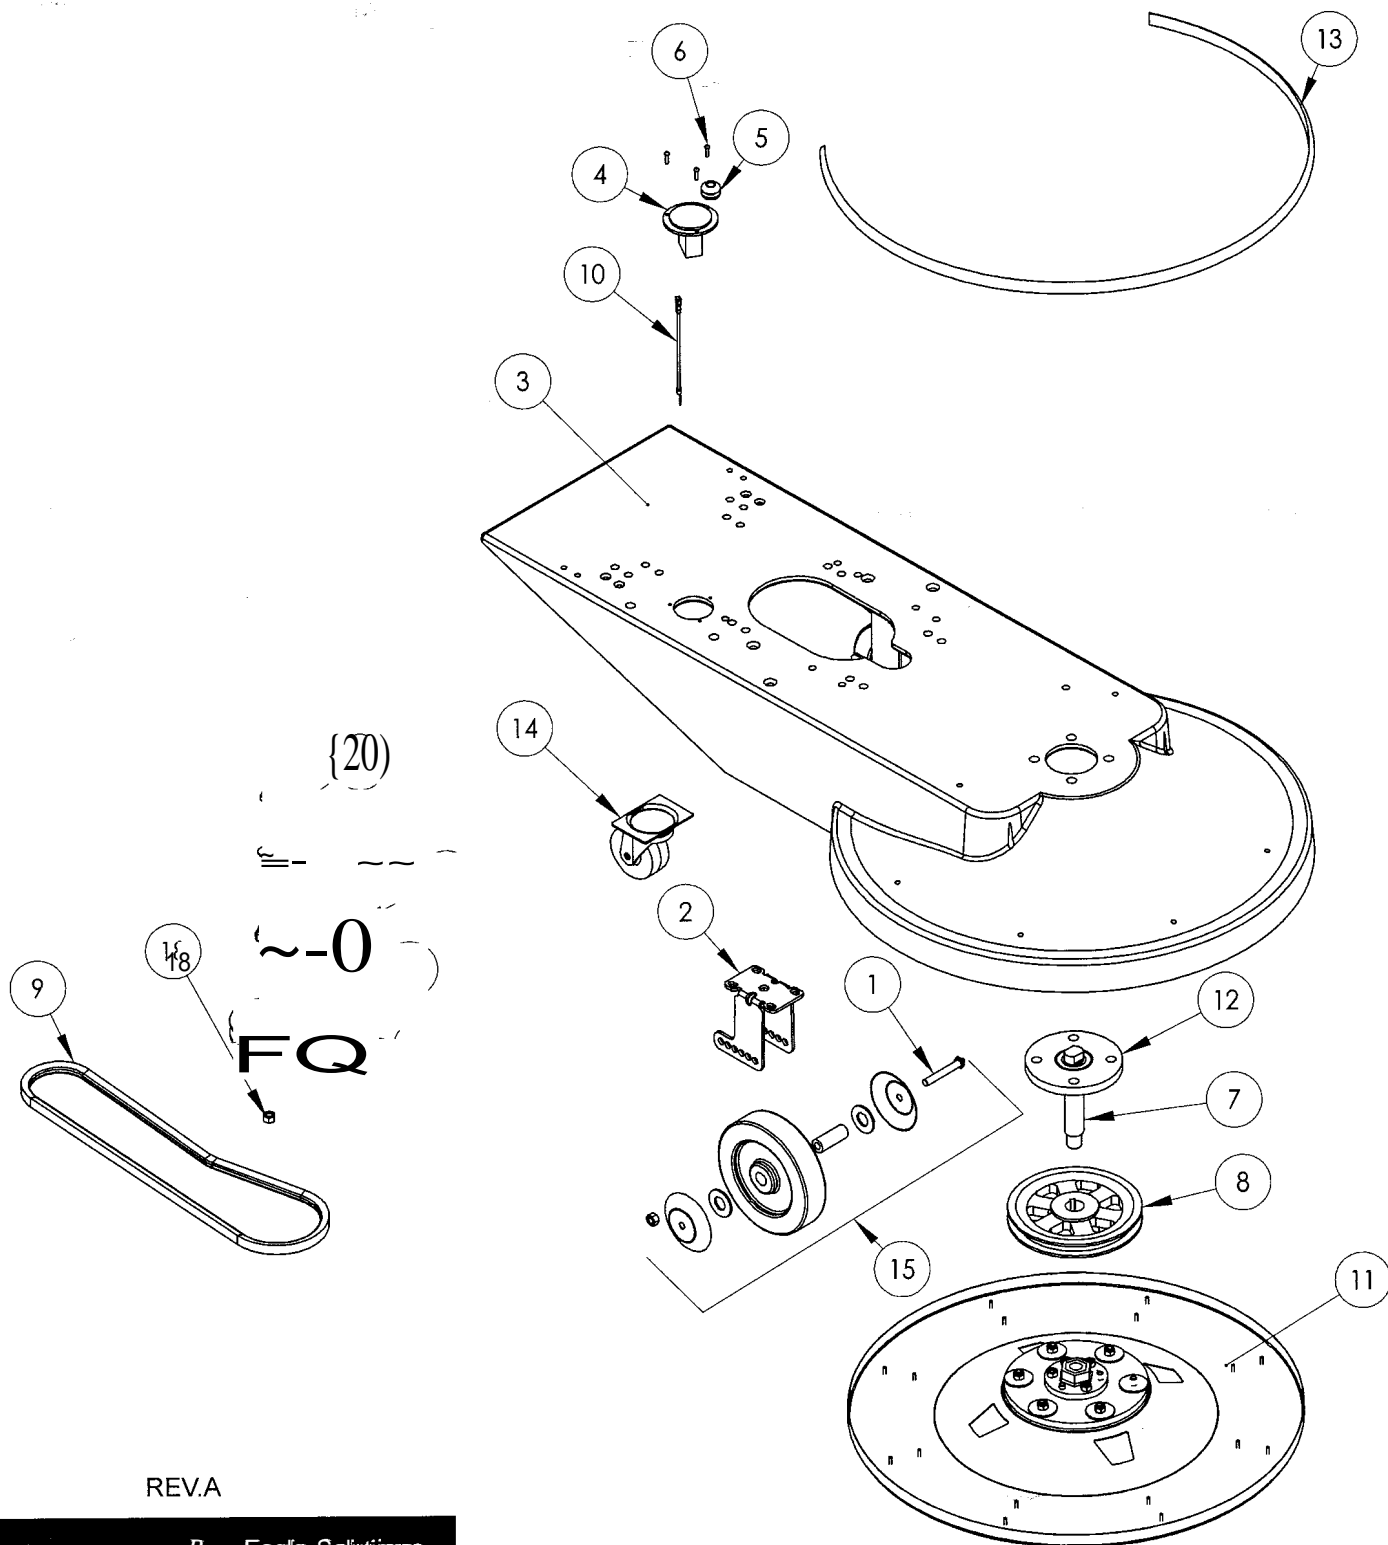

27" Talon with 17 hp Kawasaki Engine

Buffer Deck Assembly Drawing

REVA

By: Eagle Solutions
PO Box 350
Adairsville, GA 30103
770.773.3875

Machine Part Number: 680191

27" Talon with 17 hp Kawasaki Engine

Buffer Deck Assembly Parts List

REF	Part No.	description	Oty
1	1215	Wheel Axel	2
2	1202	Wheel Bracket	1
3	3005	Deck, 27" Aluminum	1
4	1240	Meter, Hour	1
5	680347	Grommet	1
6	850205	1/8 x 1/2 Pop RivetAlum	3
7	1352	Shaft, Drive	1
8	680210	Pulley, 8.25	1
9	3335	Belt BX-50	1
10	680284	Ground Wire, Hour Meter	1
11	680706	27" Pad Driver Complete 2004	1
12	1373	Front Bearing Assembly Complete	1
13	1600	Bumper Moulding Buffers 6 Ft	1
14	680410	2 x 13 - 1.25 Caster wi Gray Wheel	1
15	1200	Wheel 6" x 1-1/2" wi Axel	2
16	1230 EF	Tensioner Arm	1
17	1232	Bushing, Shoulder 3/4 (3/8" bore)	1
18	850114	3/8 - 16 Nylon Insert UN Zinc	2
19	1235	Pulley, Idler	1
20	850036	3/8 - 16 x 2-1/2 Hex Cap Screw GR 5 Zinc	1
21	850150	5/16 USS Flat Washer Zinc	1

REVA

""dl?~
., gJ~

By: Eagle Solutions
PO Box 350
Adairsville, GA 3010a
770.773.3875