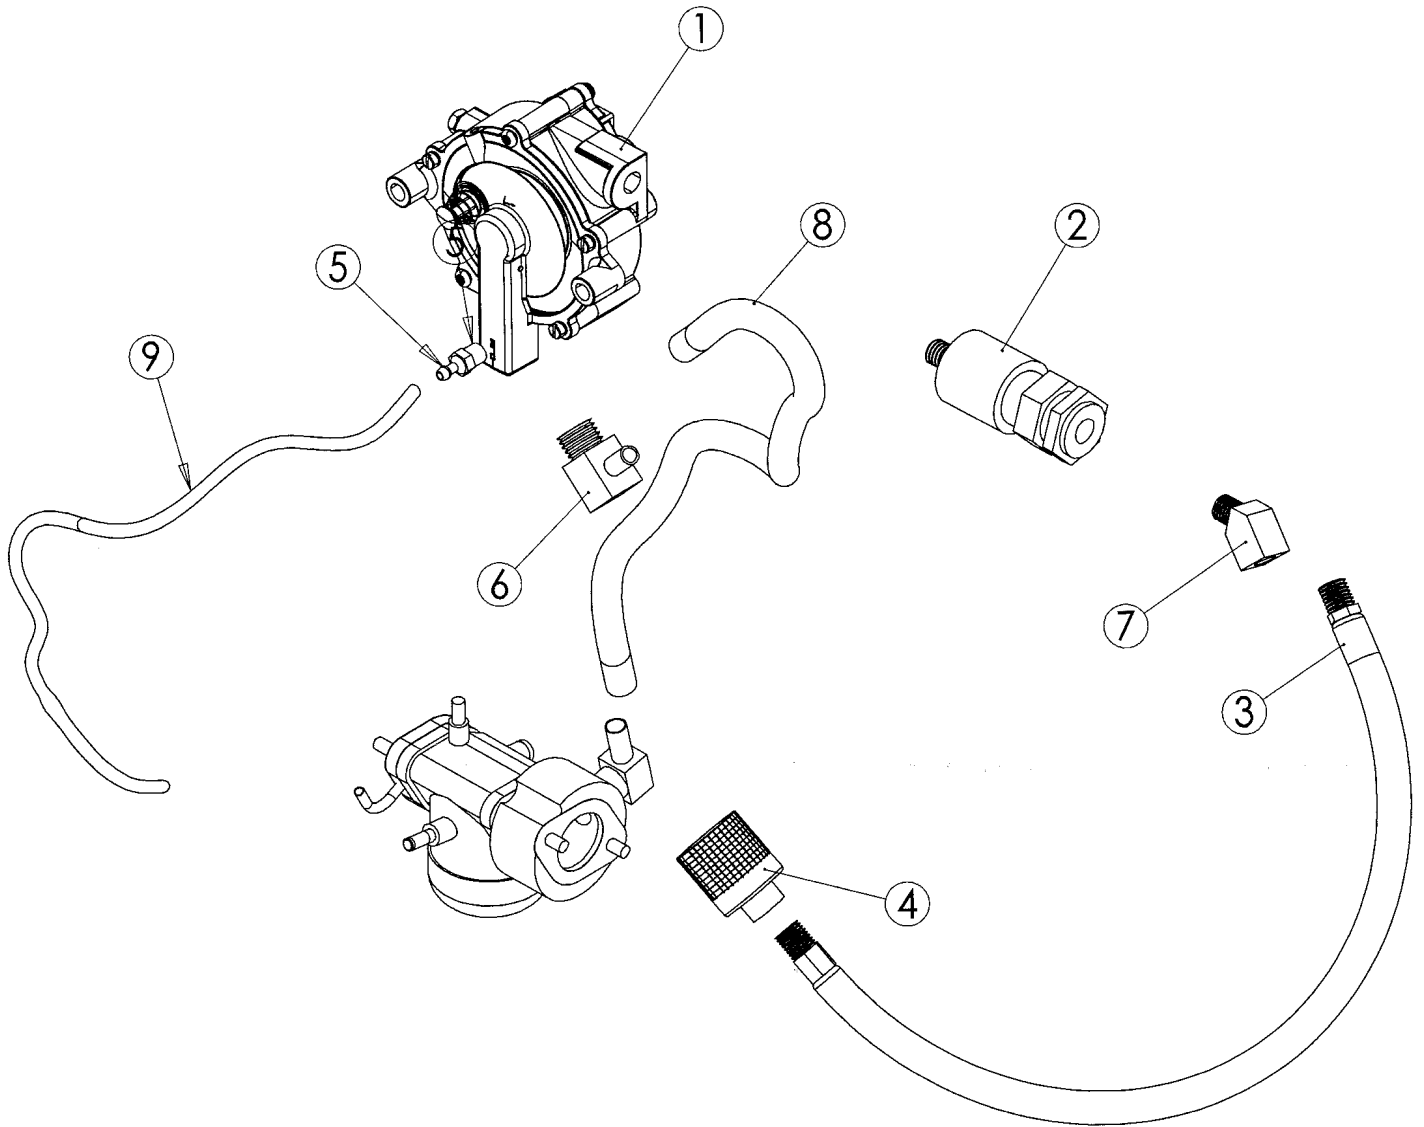

227" Talon with 177hp Kawasaki Engine

Fuel System Drawing

REV.A

IQ1

By: Eagle Solutions
PO Box 350
Adairsville, GA 30103
770.773.3875

Machine Part Number: 680191

27" Talon with 17 hp Kawasaki Engine

Fuel System Parts List

REF	Part No.	Description	Qty
1	680350	Regulator for Kawasaki & Robin	1
2	680265	Fuel Lock With Filter	1
3	1124	Hose, LP Tank to Regulator	1
4	1155	Quick Coupling	1
5	1144	G 11SB 3/16" x 1/8" ST. Inscr. Nipple	1
6	1143	Brass Elbow 3/8" x 3/8" NPT	1
7	1142	2214P 4-4-1/4" IPS Street Elbow 45 Degree	1
8	1118	Hose, Fuel	1
9	1117	Hose, VAC	1

REV.A

By: Eagle Solutions
PO Box 350
Adairsville, GA 30103
770.773.3875