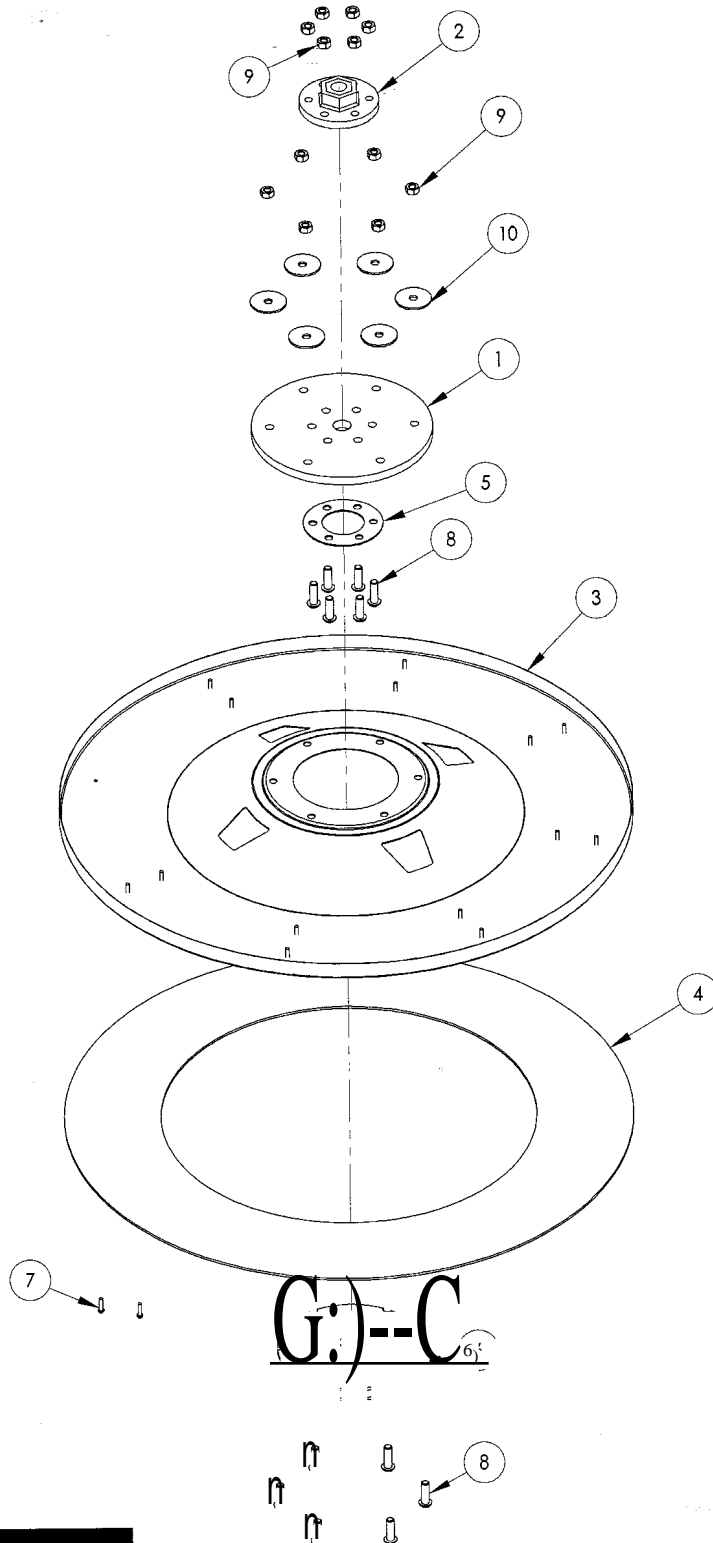

27" Talon with 17 hp Kawasaki Engine

6680706 -- 27" Fpad Driver Complete Drawing

REV.A

By: Eagle Solutions
PO Box 350
Adairsville, GA 30103
770.773.3875

Machine Part Number: 680191

27" Talon with 17 hp Kawasaki Engine

27" Talon 17 hp Kawasaki Parts Catalog

680706 - 27" Pad Driver Complete Parts List

REF	Part No.	Description	Qty
1	680679	Rubber Biscuit 2004 Style	1
2	680642	Flange 3-5/16	1
3	680673	Drive Pad 26.75	1
4	680678	26-3/8" x 17" 10 Mighty-Lok II with Face Aoresive	1
5	680581	Flange Backing Ring	1
6	1410	Centerlock	1
7	850124	3/16 x 3/8 Pop Rivet	16
8	850054	5/16-18 x 1 Button SOC Cap Screw	12
9	850110	5/16-18 Nylon Insert UN Zinc	12
10	850134	5/16 Fender Washer	6

REVA

By: Eagle Solutions
PO Box 350
Adairsville, GA 30103
770.773,3875

f(gl~