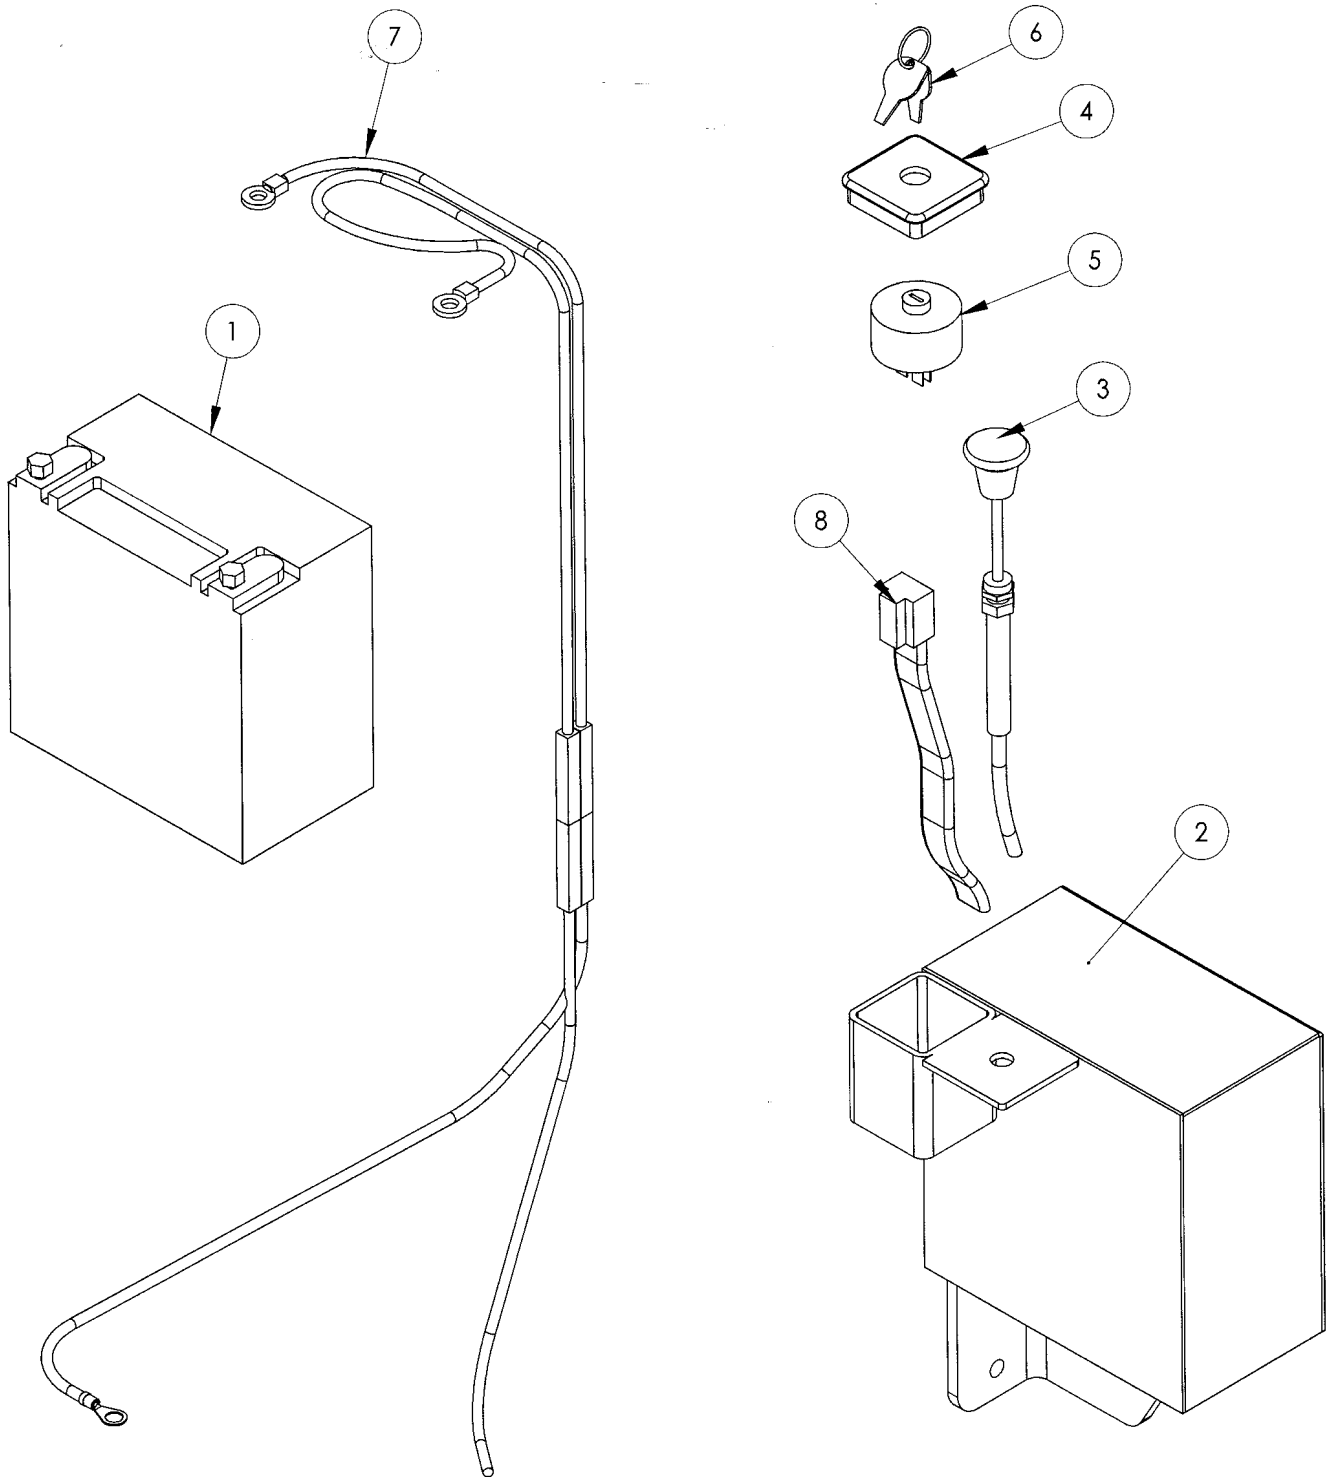

27" Talon with 117 hp Kawasaki Engine

Battery Box Assembly Drawing

REVA

91

By: Eagle Solutions
PO Box 350
Adairsville, GA 30103
770.773.3875

Machine Part Number: 680191

27" Talon with 17 hp Kawasaki Engine

27" Talon 17 hp Kawasaki Parts Catalog

Battery Box Assembly Parts List

REF	Part No.	Description	Qty
1	4002	Battery	1
2	680198	Battery Box with Key Switch & Choke Bracket	1
3	680255	Choke Cable	1
4	680209	Key Switch! 'ousirg	1
5	N3080385	Key Switch	1
6	680082	Replacement Key	1
7	680296	Battery Connector Complete - Kawasaki	1
8	680223	Wire Harness - Kawasaki	1

REVA

By: Eagle Solutions
PO Box 350
Adairsville, GA 30103
770.773.3875

(9,