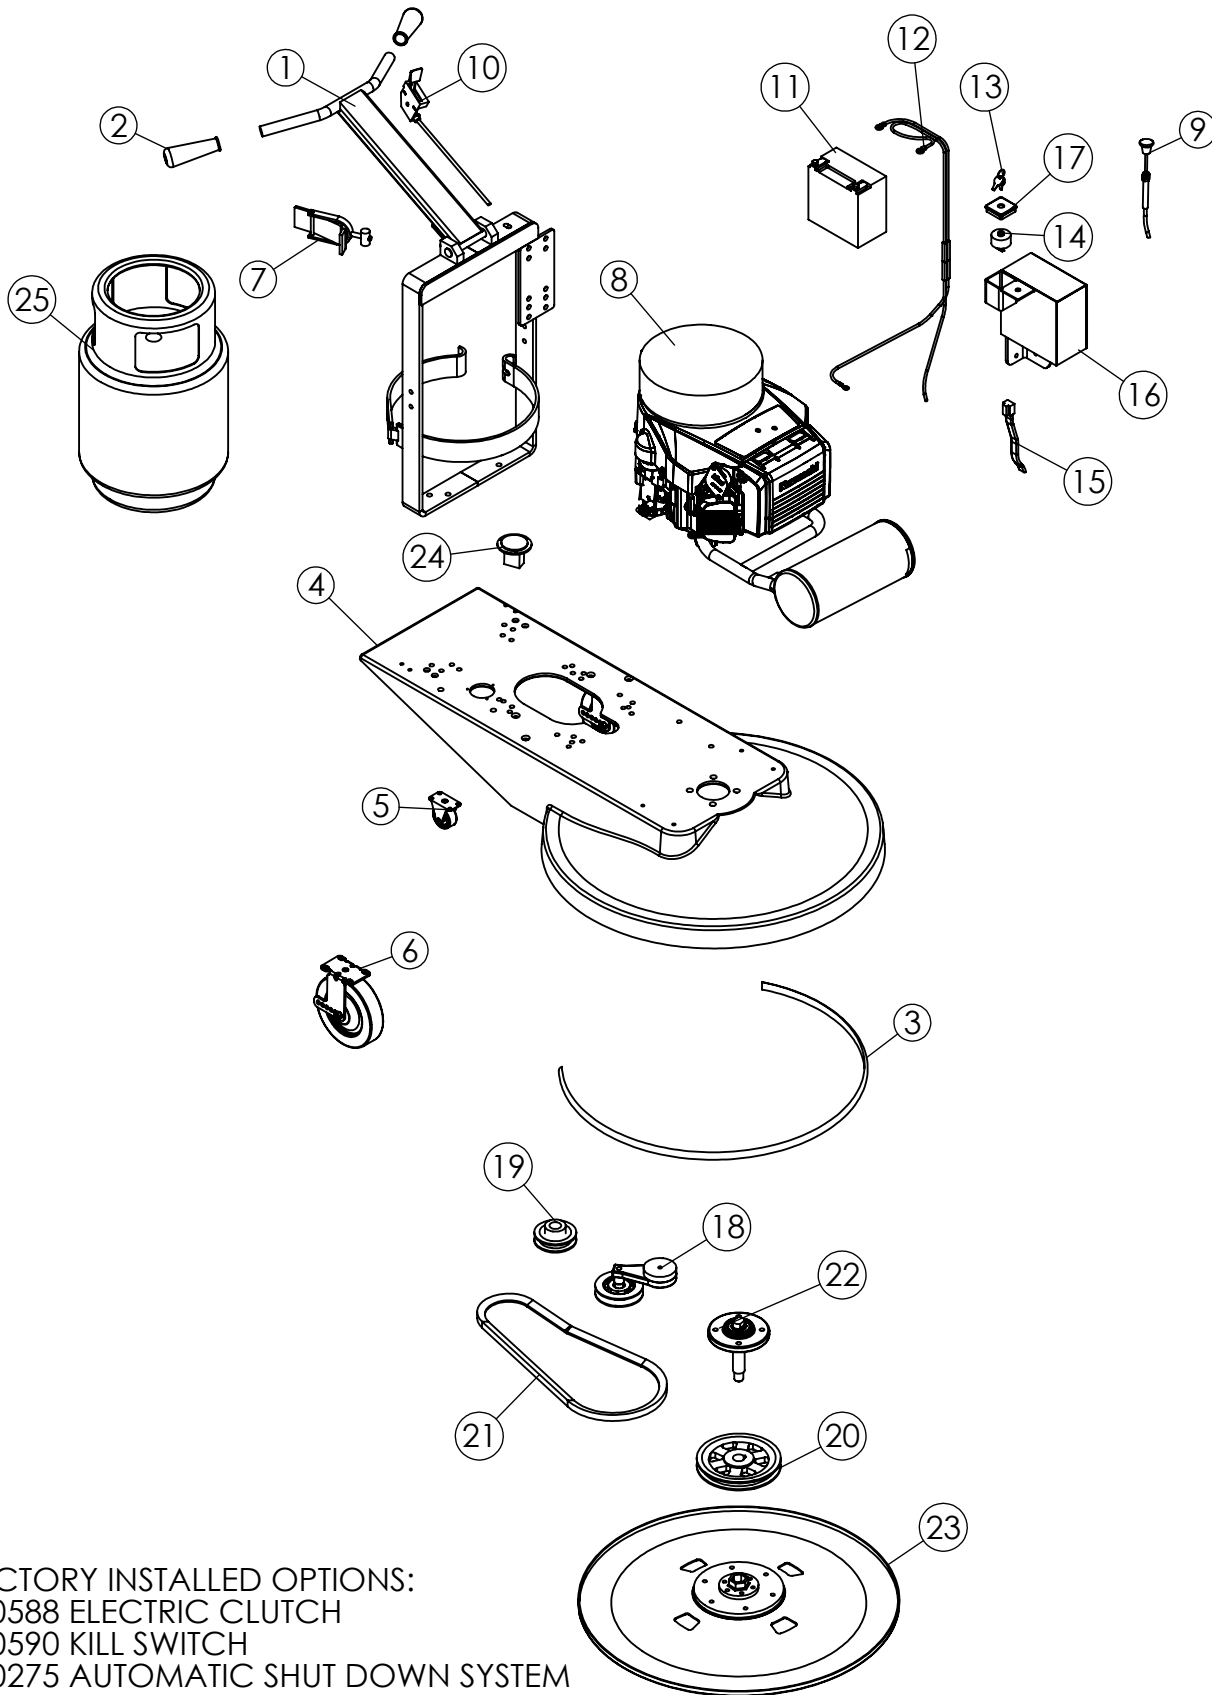

680191
TALON 2700 BURNISHER
KAWASAKI 17 HP (494cc)

FACTORY INSTALLED OPTIONS:
 600588 ELECTRIC CLUTCH
 680590 KILL SWITCH
 680275 AUTOMATIC SHUT DOWN SYSTEM
 680021 EASY GLOSS SPRAY SYSTEM

680191**TALON 2700 BURNISHER KAWASAKI 17 HP (494cc)**

ITEM NO.	PART NUMBER	DESCRIPTION	QTY.
1	1002	HANDLE	1
2	1010	HANDLE GRIP	2
3	1600	BUMPER MOULDING BUFFERS 6 FT	1
4	3005	27" BUFFER DECK	1
5	680410	2 X 13 CASTER WITH GRAY SPARTAN WHEEL	2
6	1205	WHEEL WITH BRACKET 6 X 5	2
7	1003	TOGGLE	1
8	680577	KAWASAKI ENGINE CONVERTED 13 HP	1
9	680255	CHOKE CABLE PUSH / PULL (KAWASAKI / ROBIN)	1
10	1015	THROTTLE CABLE	1
11	4002	BATTERY SM 12V	1
12	680296	BATTERY CONNECTOR COMPLETE KAWASAKI	1
13	680082	REPLACEMENT KEY	1
14	N3080385	KEY SWITCH	1
15	680223	WIRE HARNESS KAWASAKI	1
16	680198	BATTERY BOX WITH KEY SWITCH & CHOKE BRACKET	1
17	680209	KEY SWITCH HOUSING	1
18	680372	TENSIONER 24 & 27 BUFFER	1
19	1300	PULLEY, 3.5 X 1	1
20	9315	PULLEY, 7.0	1
21	3345	BELT BX-53	1
22	1373	FRONT BEARING ASSY.COMPOSITE	1
23	680706	27" PAD DRIVER 2004 COMPLETE	1
24	1240	HOUR METER	1
25	680053	LP TANK (STEEL)	1